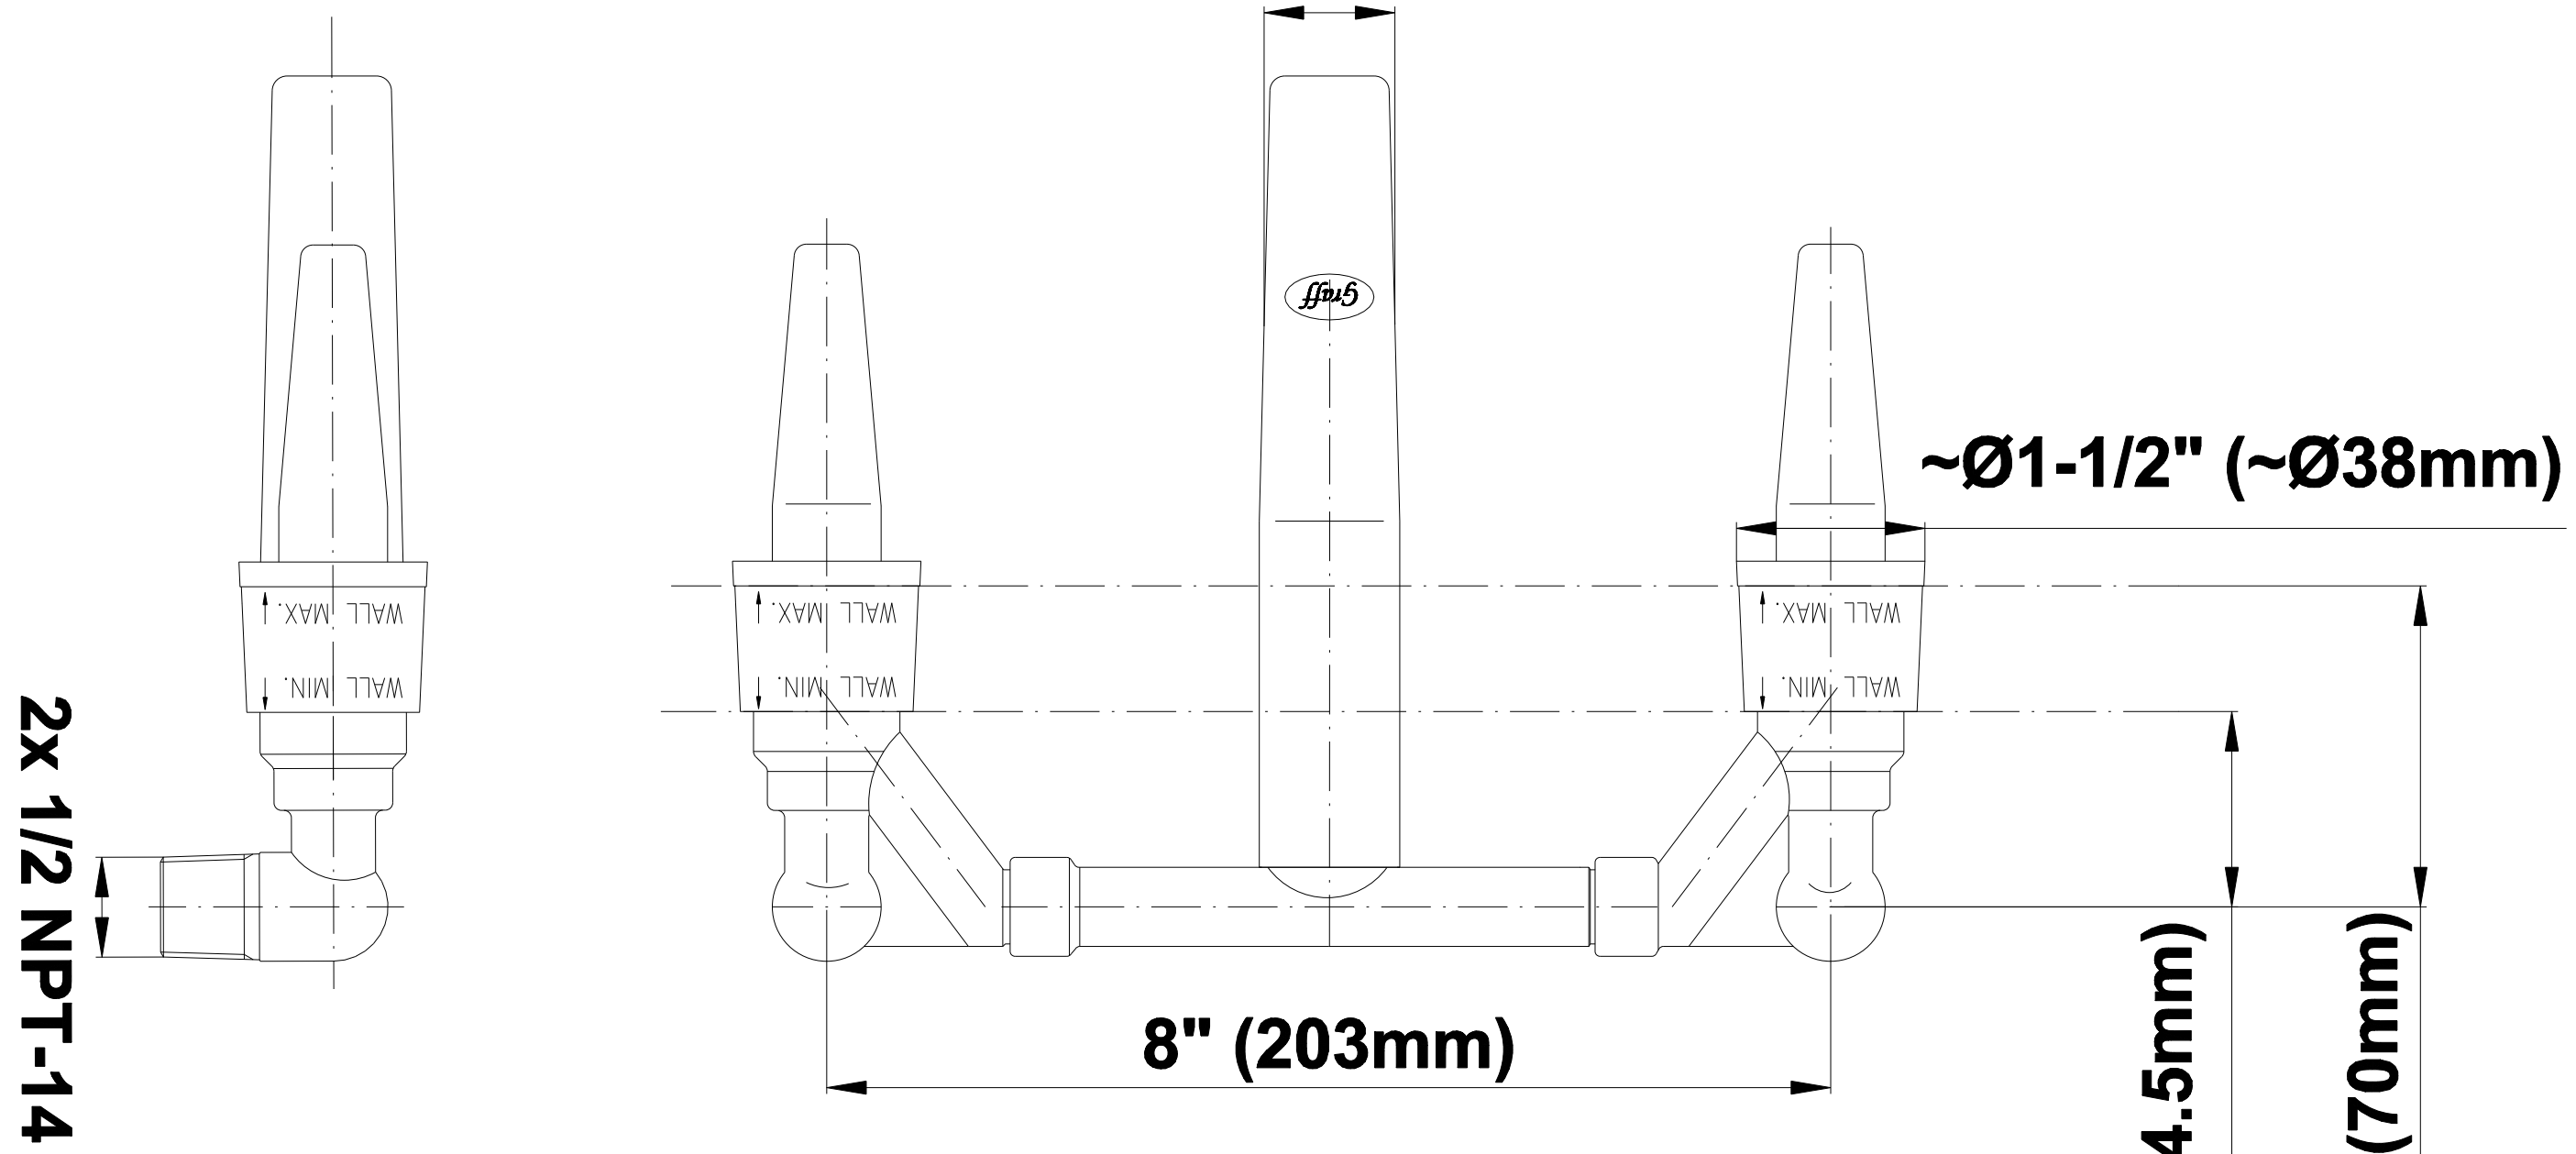

~Ø1-1/8" (~Ø29mm)

~Ø1-1/2" (~Ø38mm)

8" (203mm)

Wall Min: 1-3/4" (44.5mm)

Wall Max: 2-3/4" (70mm)

Valve Rough G-1005

2X 1/2 NPT-14